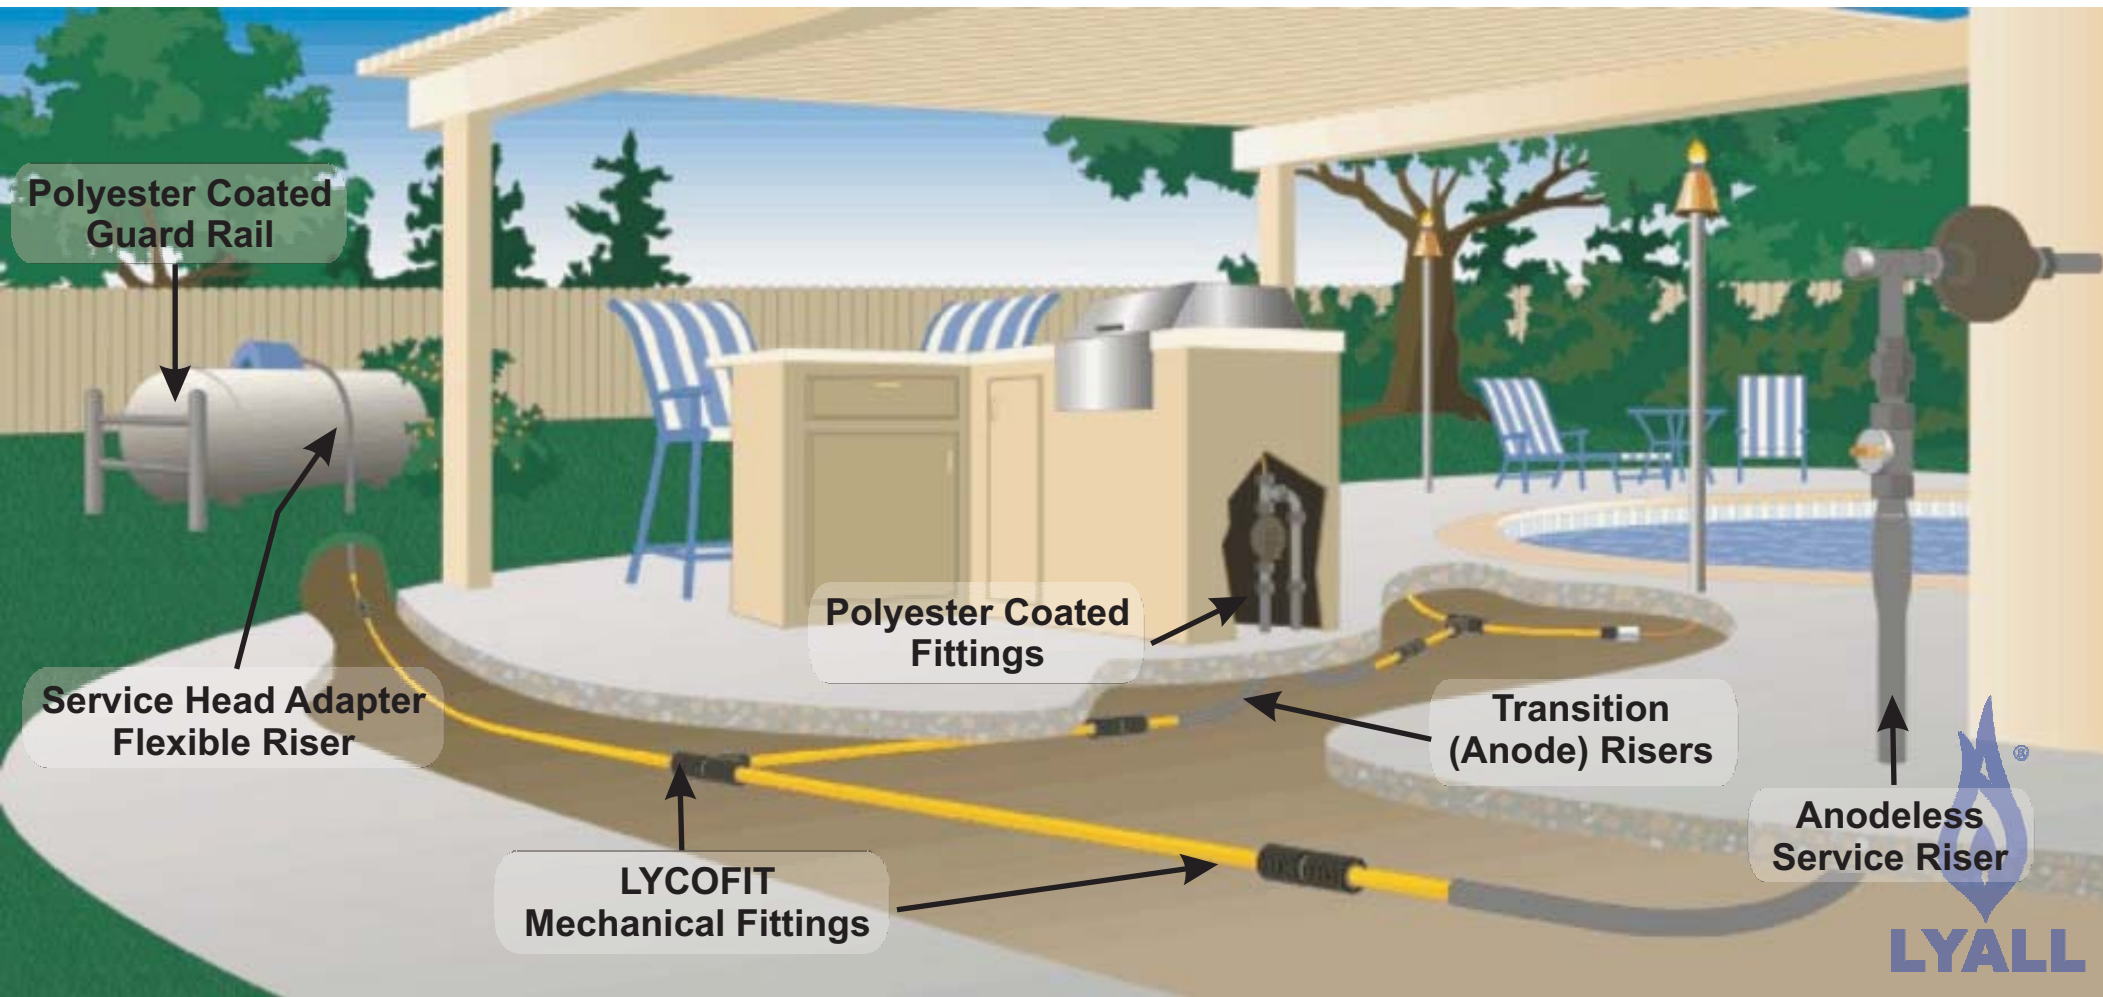

Propane - Residential Application

R.W. Lyall & Company, Inc.

1 (800) 535-9255
www.rwlyall.com

The Quality Management System of R.W. Lyall & Company, Inc. and Mechanical Specialties, a division of Lyall have been registered to ISO 9001:2000